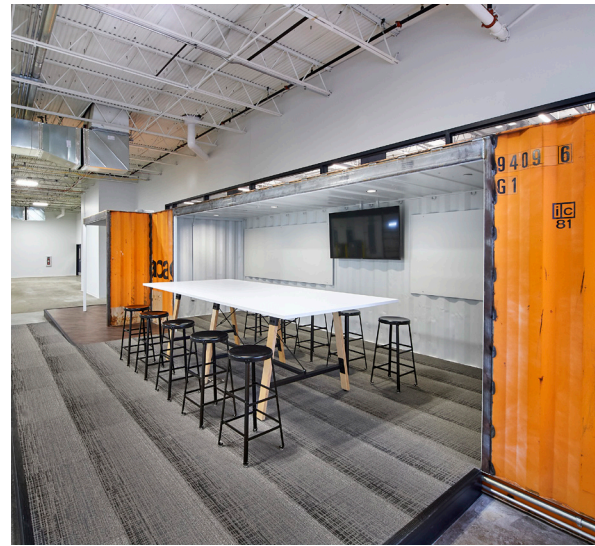

office revolution

We bring your
ideas to life
with tailored
furniture solutions.

POLYONE IQ

LOCATION

Maryland Heights, MO

SPACE TYPE

Office, Warehouse,
Renovation, Tenant Fit-Out,
Furniture

SIZE

19,400 Sq./Ft.

THE STORY

PolyOne provides specialized polymer materials, services and solutions. They are a premier provider of specialty polymer formulations, color and additive systems, packaging solutions, and polymer distribution. This 19,400 square foot office remodel was designed to allow future growth for this global design firm specializing in plastics. This facility features many collaborative spaces, including a flexible training space and re-purposed shipping container.