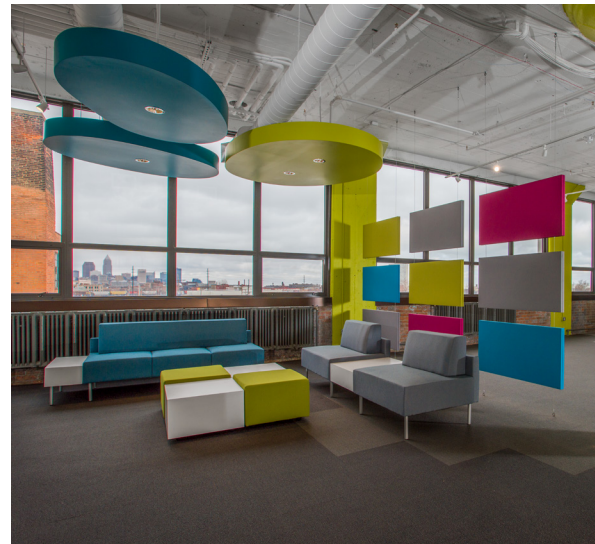

office revolution

We bring your
ideas to life
with tailored
furniture solutions.

ABEONA THERAPEUTICS

LOCATION

Cleveland, OH

SPACE TYPE

Office, Tenant Fit-Out,
Medical/Labs, Furniture

SIZE

15,000 Sq./Ft.

THE STORY

Abeona prides themselves on their breakthrough treatments and advanced solutions in their research, and their office interior is a reflection of this. The office is located on the top floor of an old manufacturing building, protecting some of the character of the space with exposed brick, open ceiling to the deck and exposed duct work and columns. They were not afraid to introduce some color, giving the space an energetic yet sophisticated aesthetic. Their space consists of an open office environment with an innovation space for team collaboration. Their café was designed to be a welcoming and comfortable place for employees to break from their work.